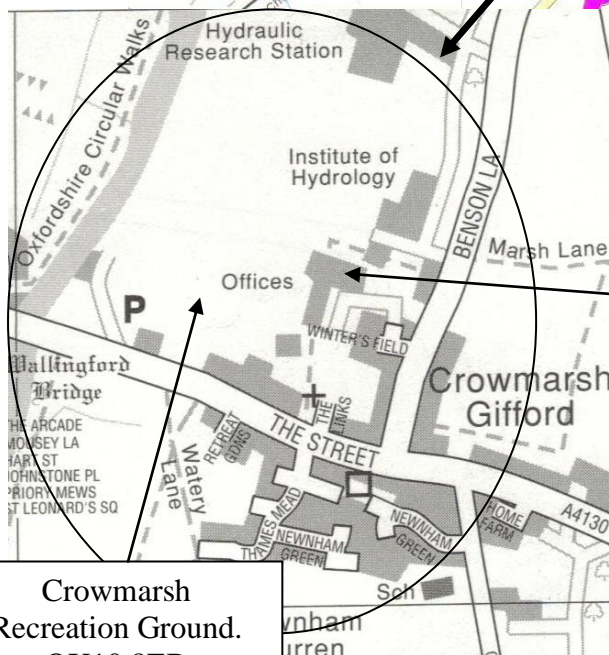

Crowmarsh Youth F.C. 6/7-a-Side Tournament

June 2nd and 3rd June 2012

Directions and Parking

The tournament will take place at the Crowmarsh Recreation Ground

All cars to be parked at the SODC offices car park off Benson Lane.