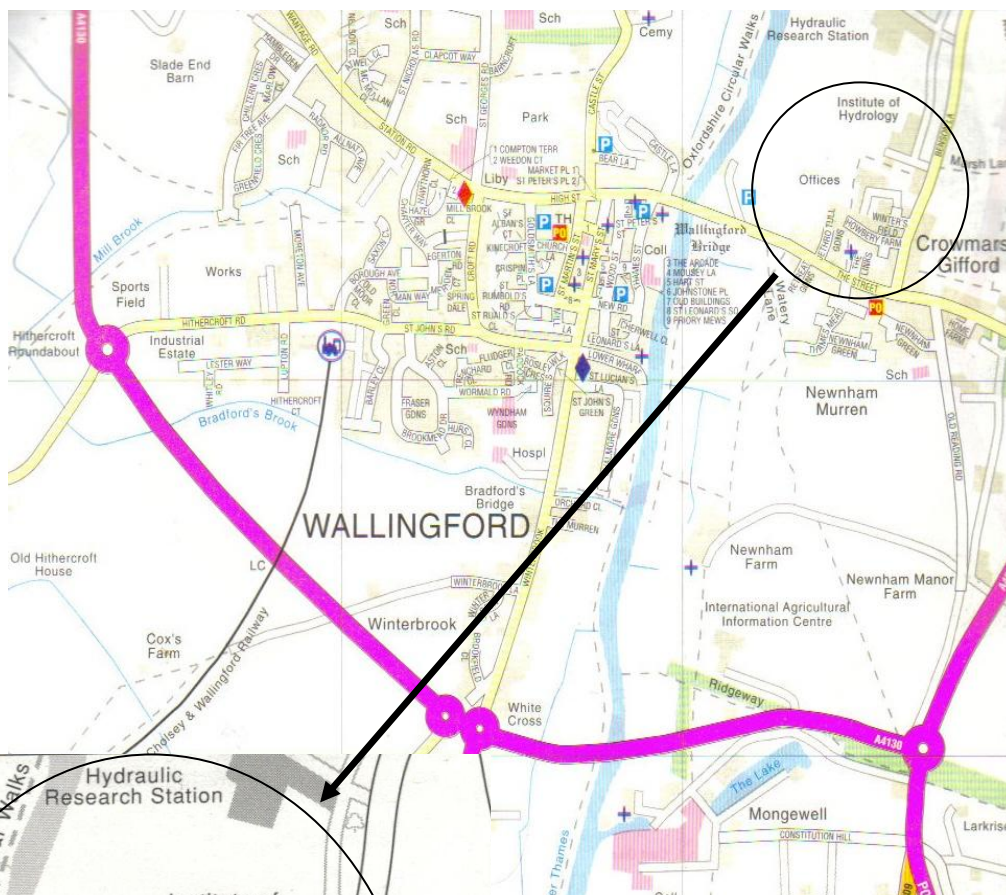

Crowmarsh Youth F.C. 6/7-a-Side Tournament

June 2nd and 3rd June 2012

Directions and Parking

The tournament will take place at the Crowmarsh Recreation Ground

All cars to be parked at the SODC offices car park off Benson Lane.

Crowmarsh Recreation Ground.
OX10 8EB